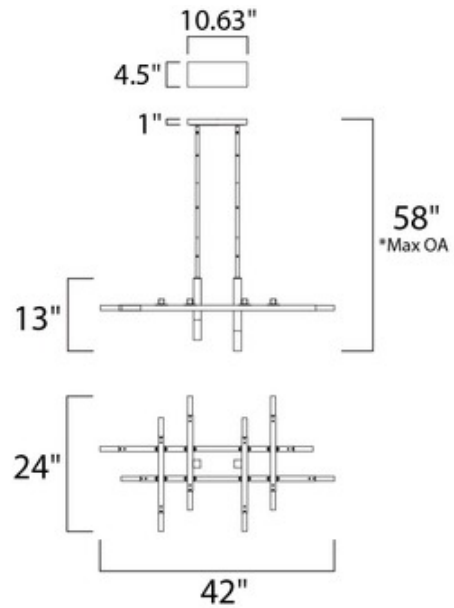

BRAND

Et2

DESCRIPTION

Crossroads Pendant is available in a Polished Chrome finish with Frosted glass.

SHADE COLOR	Frosted
BODY FINISH	Polished Chrome
WATTAGE	15W
DIMMER	N/A
DIMENSIONS	30"W x 13"H
INTEGRATED LED MODULE	
LAMP	10 x LED/1.5W/120V LED

Technical Information

LUMINOUS FLUX	1200 lumens
LUMENS/WATT	800.00
PRODUCT DIMENSIONS	Min/Max Overall Height: 16" -58"

SPEC # ET2132308

*max overall height

COMPANY	PROJECT	FIXTURE TYPE	APPROVED BY	DATE