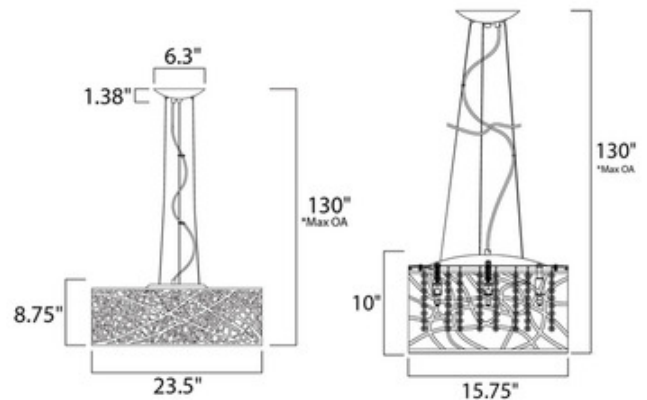

**BRAND**

Et2

**DESCRIPTION**

Legendary meets contemporary with the Inca Round Pendant. Reminiscent of the mythical tales of Incan treasures, the fixtures offer brilliantly shining crystal enclosed within a precision laser-cut sheath that cannot be duplicated. The glow of the light from within casts a beautifully radiant shine that adorns the outer permeable layer. Note: Only LED included option is Title 24 (J8).

*Shown in: Bronze*

<b>SHADE COLOR</b>	N/A
<b>BODY FINISH</b>	Bronze
<b>WATTAGE</b>	63W
<b>DIMMER</b>	Standard 120V
<b>DIMENSIONS</b>	23.5"W x 10"H
<b>BULB INCLUDED</b>	
<b>LAMP</b>	9 x JCD/G9/7W/120V LED

\*max overall height

**SPEC #** ET2132330

COMPANY	PROJECT	FIXTURE TYPE	APPROVED BY	DATE