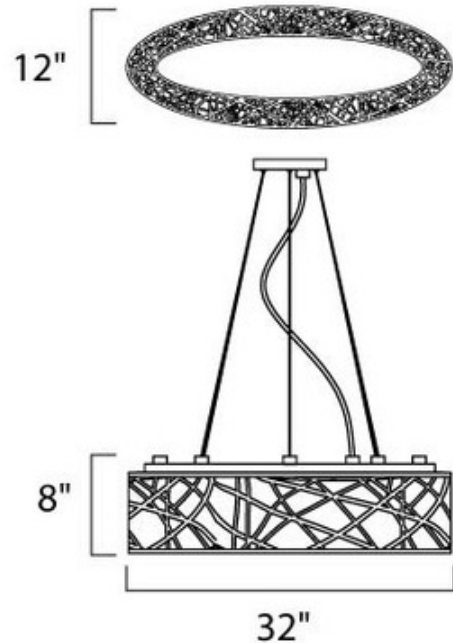

BRAND

Et2

DESCRIPTION

Legendary meets contemporary with the Inca Oval Pendant. Reminiscent of the mythical tales of Incan treasures, the fixtures offer brilliantly shining crystal enclosed within a precision laser-cut sheath that cannot be duplicated. The glow of the light from within casts a beautifully radiant shine that adorns the outer permeable layer. Note: Only LED option is Title 24 (J8).

Shown in: Polished Chrome

SHADE COLOR	N/A
BODY FINISH	Polished Chrome
WATTAGE	360W
DIMMER	Standard 120V
DIMENSIONS	31.5"W x 10"H x 12"D
BULB INCLUDED	
LAMP	9 x JCD/G9/40W/120V Krypton Xenon

Technical Information

LUMINOUS FLUX	4500 lumens
LUMENS/WATT	112.50
LAMP COLOR	2900K

SPEC # ET2132335

COMPANY	PROJECT	FIXTURE TYPE	APPROVED BY	DATE