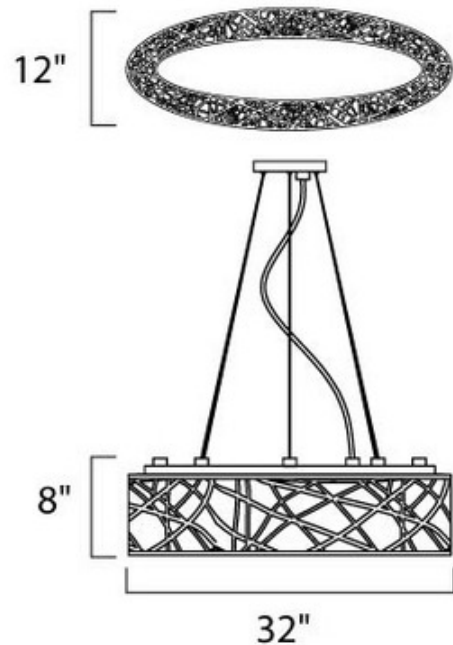

BRAND

Et2

DESCRIPTION

Legendary meets contemporary with the Inca Oval Pendant. Reminiscent of the mythical tales of Incan treasures, the fixtures offer brilliantly shining crystal enclosed within a precision laser-cut sheath that cannot be duplicated. The glow of the light from within casts a beautifully radiant shine that adorns the outer permeable layer. Note: Only LED option is Title 24 (J8).

Shown in: Polished Chrome

SHADE COLOR	N/A
BODY FINISH	Polished Chrome
WATTAGE	360W
DIMMER	Standard 120V
DIMENSIONS	31.5"W x 10"H x 12"D
BULB INCLUDED	
LAMP	9 x JCD/G9/40W/120V Krypton Xenon

Technical Information

LUMINOUS FLUX	4500 lumens
LUMENS/WATT	112.50
LAMP COLOR	2900K

SPEC # ET2132335

COMPANY	PROJECT	FIXTURE TYPE	APPROVED BY	DATE