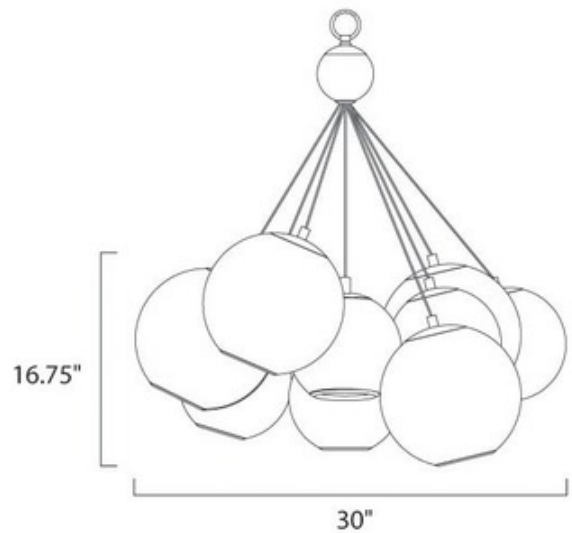

Technical Information

LUMINOUS FLUX	2040 lumens
LUMENS/WATT	1,360.00

SPEC # ET2132376

COMPANY

PROJECT

FIXTURE TYPE

APPROVED BY

DATE