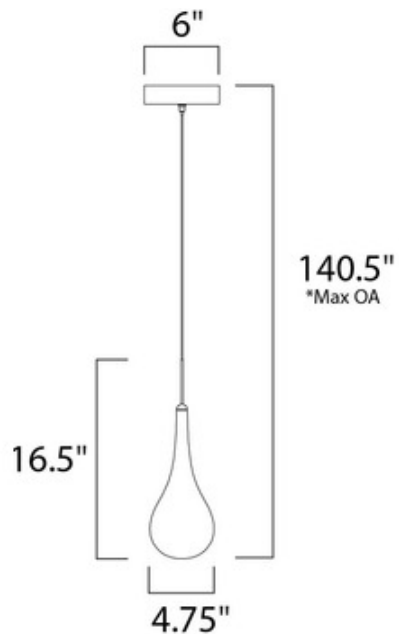

Larmes Mini LED Pendant

Description:

Larmes Mini LED Pendant features a Clear glass shade with a Polished Chrome finish. One 1.5 watt, 12 volt dimmable 3000K LED bulb is included, 105 lumens. 4.75 inch width x 16.5 inch height x 140.5 inch overall length.

Shown in: Polished Chrome / Clear

List Price: \$147.50
Our Price: \$118.00

Shade Color: Clear
Body Finish: Polished Chrome
Lamp: 1 x JC/G4 (bipin)/1.5W/12V LED
Wattage: 1.5W
Dimmer: Low Voltage Electronic
Dimensions: 140.5"L x 16.5"H x 4.75"W

Technical Information

Luminous Flux: 105 lumens
Lumens/Watt: 70.00
Lamp Color: 3000 K

Product Number: ET2 132379			
Company:		Fixture Type:	Date: Apr 23, 2018
Project:		Approved By:	

#0522PD-LARMEPD-005L1-CLPC