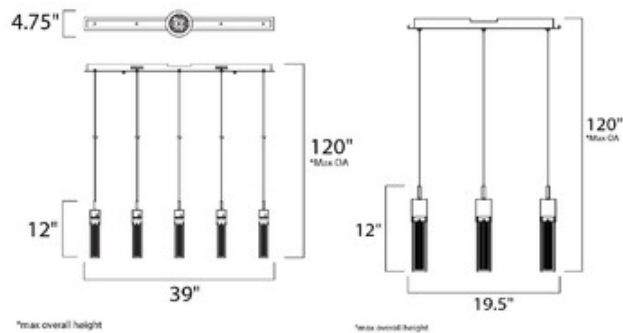

Technical Information

Luminous Flux: 3900 lumens
Lumens/Watt: 520.00
Lamp Color: 2900 K

Product Number: ET2 132403			
Company:		Fixture Type:	Date: Apr 22, 2018
Project:		Approved By:	

#0522PD-FIZZIII-020L1-CLPC

Fax: (773) 883-6131

Phone: 866-954-4489

Address: 1718 W. Fullerton Ave. Chicago IL 60614

www.Lightology.com