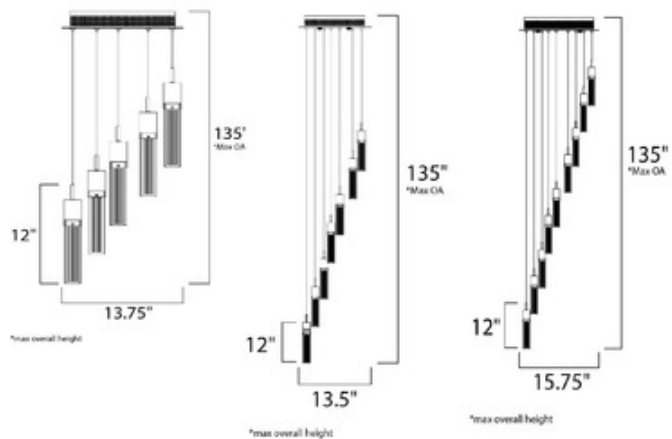

Fizz III LED Pendant

Description:

The Fizz III LED Pendant features an Etched Bubble diffuser with a Polished Chrome or Bronze finish and is available in a 5-light, 7-light or 9-light version. Individual pendants may be hung in a variety of configurations to achieve desired look. Five/seven/nine 7.5 watt 120 volt 80CRI 3000K LED modules are included. 5 light version: 13.75 inch width x 12 inch shade height x 120 inch maximum hanging length. 7 light version: 13.5 inch width x 12 inch shade height x 120 inch maximum hanging length. 9 light version: 15.75 inch width x 12 inch shade height x 135 inch maximum hanging length. UL listed.

Shown in: Polished Chrome / Etched Bubble

List Price: \$747.50
Our Price: \$598.00

Shade Color: Etched Bubble
Body Finish: Polished Chrome
Lamp: 5 x LED/7.5W/120V LED
Wattage: 37.5W
Dimmer: Dimmable
Dimensions: 120"L x 14"H x 13.75"W

Technical Information
Luminous Flux: 6500 lumens
Lumens/Watt: 866.67
Lamp Color: 2900 K

Product Number: ET2 132405			
Company:		Fixture Type:	Date: Apr 23, 2018
Project:		Approved By:	

#0522PD-FIZZIII-014L1-CLPC