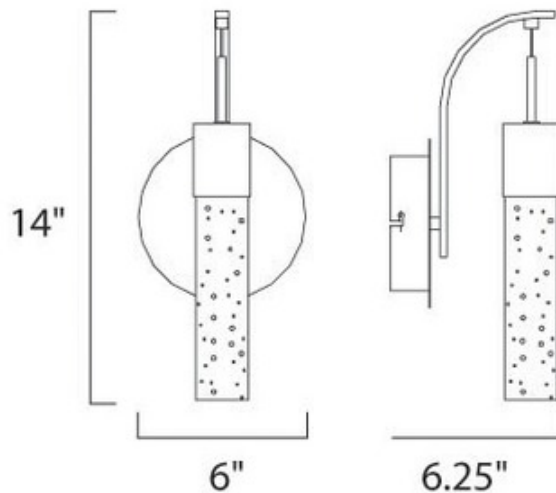

Fizz IV Wall Sconce

Description:

Fizz IV Wall Sconce features an etched bubble glass shade with a polished chrome finish. One 7.5-watt, 120 volt LED lamp comes included. Dry Rated. Lamp temperature is 3300K. Dimensions: 6W x 14H x 6.25D.Â

Shown in: Polished Chrome / Clear

List Price: \$172.50
 Our Price: \$138.00

Shade Color: Clear
 Body Finish: Polished Chrome
 Lamp: 1 x LED/7.5W/120V LED
 Wattage: 7.5W
 Dimmer: Low Voltage Electronic
 Dimensions: 14"H x 6"W x 6.25"D

Technical Information
 Luminous Flux: 246 lumens
 Lumens/Watt: 32.80
 Lamp Color: 3300 K

Product Number: ET2132408			
Company:		Fixture Type:	Date: Apr 23, 2018
Project:		Approved By:	

#0522WS-FIZZIV-006L1-CLPC