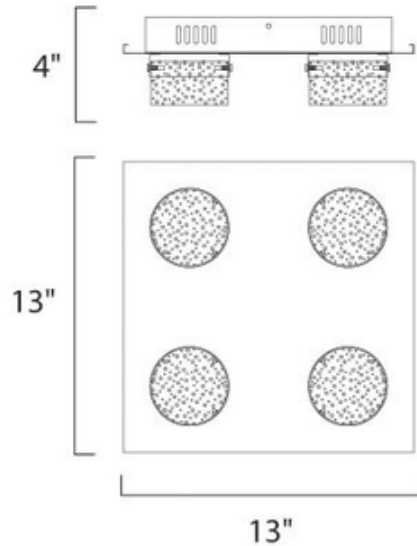

Product Number: ET2132410			
Company:		Fixture Type:	Date: Mar 18, 2018
Project:		Approved By:	

#0522FM-FIZZIV-013L1-CLPC

Fax: (773) 883-6131

Phone: 866-954-4489

Address: 1718 W. Fullerton Ave. Chicago IL 60614

www.Lightology.com