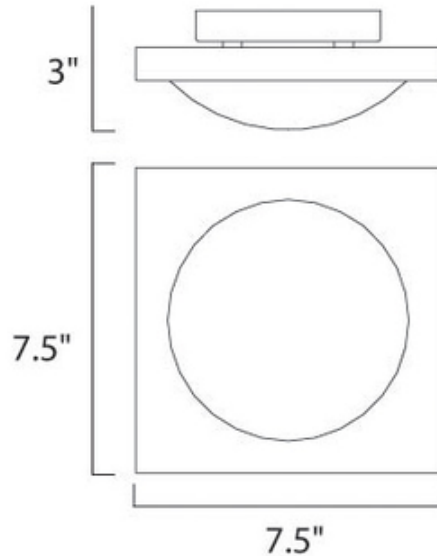

Product Number: ET2 132433			
Company:		Fixture Type:	Date: Mar 22, 2018
Project:		Approved By:	

#0522FM-PICCOLO-007L1-FWSN

Fax: (773) 883-6131

Phone: 866-954-4489

Address: 1718 W. Fullerton Ave. Chicago IL 60614

www.Lightology.com