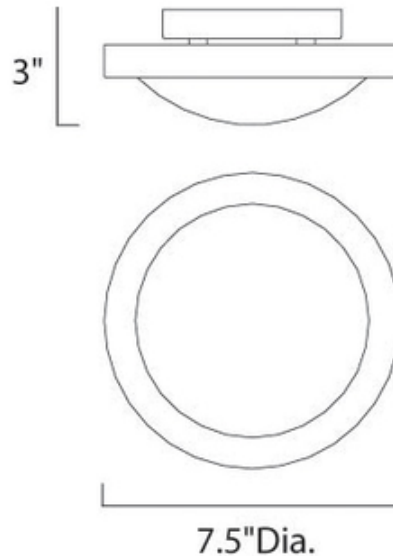

Piccolo Round Flush Mount

ADA

Description:

The Piccolo Round Flush Mount features a frosted White glass shade with a Satin Nickel finish. One 5-watt, 120 volt LED module included. 7.5 inch width x 3 inch height. ADA compliant.

Shown in: Satin Nickel / Frost / White

List Price: \$112.50
 Our Price: \$90.00

Shade Color: Frost / White
 Body Finish: Satin Nickel
 Lamp: 1 x LED/5W/120V LED
 Wattage: 5W
 Dimmer: Dimmable
 Dimensions: 7.5"L x 3"H

Technical Information
 Luminous Flux: 370 lumens
 Lumens/Watt: 74.00

Product Number: ET2 132434			
Company:		Fixture Type:	Date: Apr 22, 2018
Project:		Approved By:	

#0522FM-PICCOLO-008L1-FWSN

Fax: (773) 883-6131