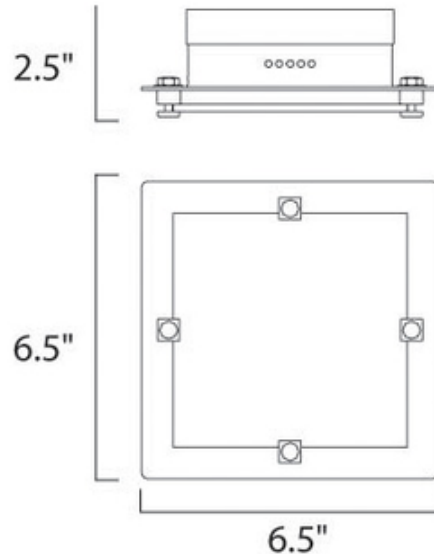

Product Number: ET2132435			
Company:		Fixture Type:	Date: Mar 23, 2018
Project:		Approved By:	

#0522FM-PICCOLO-006L1-FWSN

Fax: (773) 883-6131

Phone: 866-954-4489

Address: 1718 W. Fullerton Ave. Chicago IL 60614

www.lightology.com