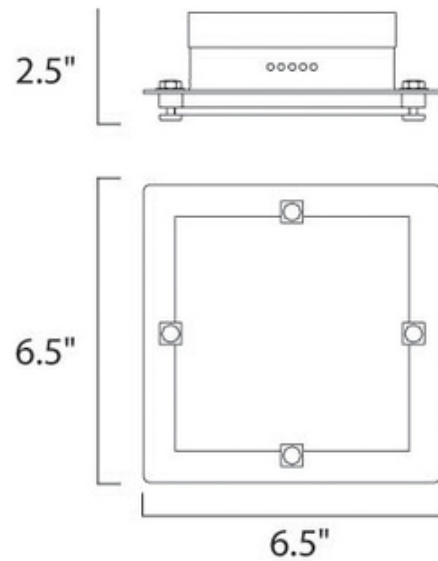

**BRAND**

Et2

**DESCRIPTION**

The Piccolo Flush Mount features a frosted white glass shade with a Satin nickel finish. One 5-watt, 120 volt LED module included. 6 inch width x 2.5 inch height. ADA compliant.

<b>SHADE COLOR</b>	Frost / White
<b>BODY FINISH</b>	Satin Nickel
<b>WATTAGE</b>	5W
<b>DIMMER</b>	Dimmable
<b>DIMENSIONS</b>	6.5"L x 2.5"H
<b>BULB INCLUDED</b>	
<b>LAMP</b>	1 x LED/5W/120V LED

*Technical Information*

<b>LUMINOUS FLUX</b>	370 lumens
<b>LUMENS/WATT</b>	74.00

**SPEC #** ET2132435

COMPANY	PROJECT	FIXTURE TYPE	APPROVED BY	DATE