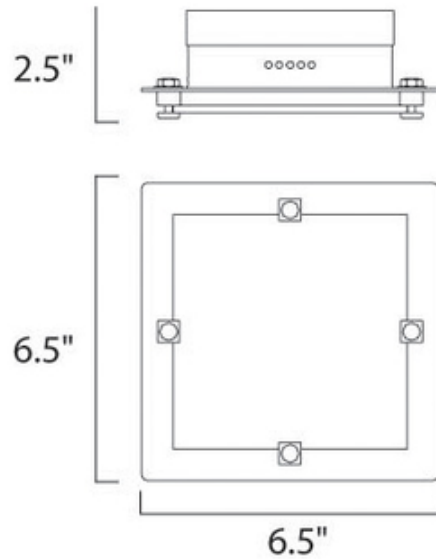

BRAND

Et2

DESCRIPTION

The Piccolo Flush Mount features a frosted white glass shade with a Satin nickel finish. One 5-watt, 120 volt LED module included. 6 inch width x 2.5 inch height. ADA compliant.

SHADE COLOR	Frost / White
BODY FINISH	Satin Nickel
WATTAGE	5W
DIMMER	Dimmable
DIMENSIONS	6.5"L x 2.5"H
BULB INCLUDED	
LAMP	1 x LED/5W/120V LED

Technical Information

LUMINOUS FLUX	370 lumens
LUMENS/WATT	74.00

SPEC # ET2132435

COMPANY	PROJECT	FIXTURE TYPE	APPROVED BY	DATE