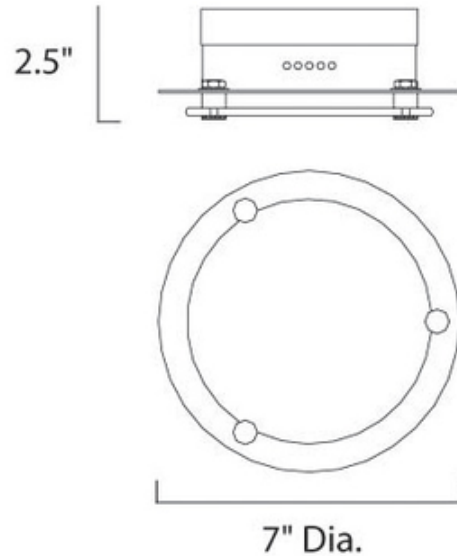

# E53833 Piccolo Flush Mount

ADA

**Description:**

The E53833 Piccolo Flush Mount features a frosted white glass shade with a satin nickel finish. One 5-watt, 120 volt LED module included. 7 inch width x 2.5 inch height. ADA compliant.

Shown in: Satin Nickel / Frost / White

List Price: \$112.50  
 Our Price: \$90.00

Shade Color: Frost / White  
 Body Finish: Satin Nickel  
 Lamp: 1 x LED/5W/120V LED  
 Wattage: 5W  
 Dimmer: Dimmable  
 Dimensions: 7"L x 2.5"W

**Technical Information**  
 Luminous Flux: 370 lumens  
 Lumens/Watt: 74.00

Product Number: <b>ET2 132436</b>			
Company:		Fixture Type:	Date: Mar 23, 2018
Project:		Approved By:	

#0522FM-PICCOLO-003L1-FWSN