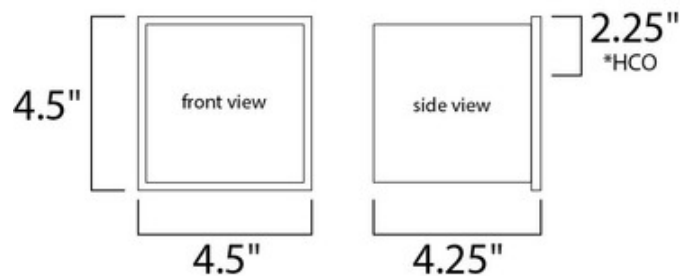

BRAND

Et2

DESCRIPTION

The Alumilux Cube 120V Outdoor Wall Sconce features an Aluminum Frame and high powered LEDs to create dramatic lighting for the interior or exterior. Adjustable plates control beam spread for a customized look.

Shown in: Bronze

SHADE COLOR	N/A
BODY FINISH	Bronze
WATTAGE	6W
DIMMER	Low Voltage Electronic
DIMENSIONS	4.5"W x 4.5"H x 4.25"D
INTEGRATED LED MODULE	
LAMP	2 x LED/3W/120V LED

Technical Information

LUMINOUS FLUX	360 lumens
LUMENS/WATT	120.00
LAMP COLOR	3000K
COLOR RENDERING	90 CRI

SPEC # ET2132445

*height from center of outlet to the top of the fixture

COMPANY	PROJECT	FIXTURE TYPE	APPROVED BY	DATE