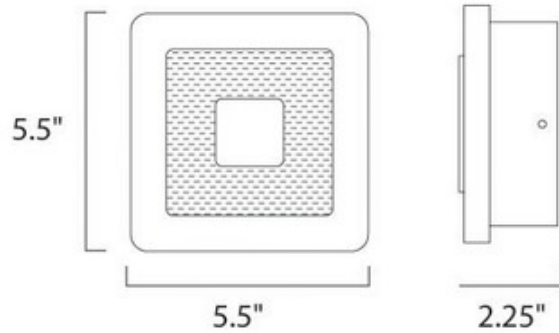

Product Number: ET2132451			
Company:		Fixture Type:	Date: Apr 23, 2018
Project:		Approved By:	

#0522WM-ALUMILX-005L1-FRSA

Fax: (773) 883-6131

Phone: 866-954-4489

Address: 1718 W. Fullerton Ave. Chicago IL 60614

www.Lightology.com