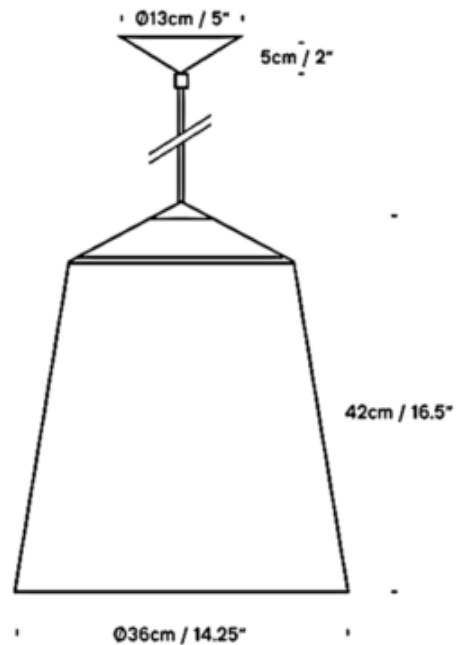

**BRAND**

Innermost

**DESCRIPTION**

The Piccadilly Pendant offers a sleek, modern look drawing inspiration from the silhouette of Victorian era circus tents, featuring a hand spun aluminum shade finished in White with an Antique Gold interior finish and what canopy and cord.

<b>SHADE COLOR</b>	Antique Gold
<b>BODY FINISH</b>	Black
<b>WATTAGE</b>	15W
<b>DIMMER</b>	Standard 120V
<b>DIMENSIONS</b>	6"W x 7"H
<b>BULB NOT INCLUDED</b>	
<b>LAMP</b>	1 x A19/Medium (E26)/15W/120V LED 1 x Edison/Medium (E26)/120V LED 1 x Edison Globe/Medium (E26)/120V LED 1 x G25/Medium (E26)/120V LED 1 x G40/Medium (E26)/120V LED

*Technical Information*

**PRODUCT DIMENSIONS** Cord Length: 157.5"

**SPEC #** INN132458

COMPANY	PROJECT	FIXTURE TYPE	APPROVED BY	DATE