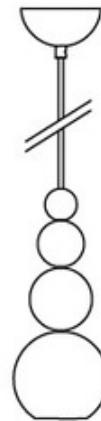

BRAND

Innermost

DESCRIPTION

Bubble Spotlight Pendant is available in Black with Copper. One 120 volt MR16 type GU10 base LED bulb up to 12 watts is required, but not included. 158 inches of suspension cable is included. 4.7 inch width x 11.4 inch height x 176.5 inch maximum hanging length. ETL listed.

SHADE COLOR	White
BODY FINISH	Polished Steel
WATTAGE	12W
DIMMER	Not Dimmable
DIMENSIONS	169.4"L x 4.7"W x 11.4"H
BULB NOT INCLUDED	
LAMP	1 x MR16/GU10/12W/120V LED

29cm / 11.4"

Ø 12cm / 4.7"

SPEC #

INN132519