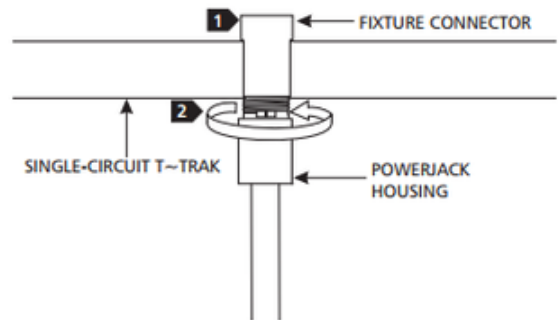

BRAND Visual Comfort Modern

DESCRIPTION

T-Trak Single Circuit Fixture Connector connects any line voltage T-Trak head or pendant, sold separately, to T-Trak system. Finish in Satin Nickel. ETL listed.

SHADE COLOR	N/A
BODY FINISH	Satin Nickel
WATTAGE	N/A
DIMMER	N/A
DIMENSIONS	2.5"H
LAMP	N/A

SPEC # TLG13343

COMPANY	PROJECT	FIXTURE TYPE	APPROVED BY	DATE