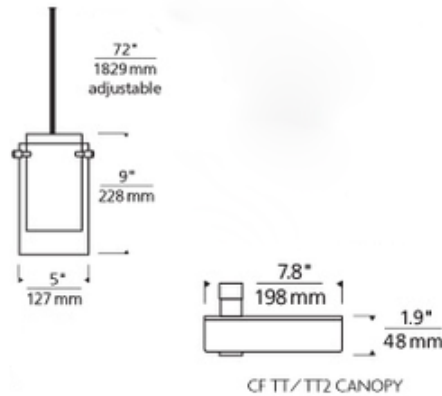

T-Trak 1-Circuit Large Echo Pendant

Description:

T-Trak 1-Circuit Large Echo Pendant features a transparent cylinder shade over a white case glass cylinder. Outer shade available in Amber, Aquamarine, Clear, Smoke or Steel Blue. Finish available in Satin Nickel or White. Includes one 120 volt, 75 watt or equivalent A19 medium base lamp, a one-circuit T-Trak connector, and six feet of clear field-cuttable suspension cable. ETL listed. 5 inch diameter x 9 inch height x 81 inch length.

Shown in: Satin Nickel / Amber

List Price: \$531.25
 Our Price: \$382.50

Shade Color: Amber
 Body Finish: Satin Nickel
 Lamp: 1 x A19/Medium (E26)/75W/120V Incandescent
 1 x A19/Medium (E26)/120V LED
 Wattage: 75W
 Dimmer: Incandescent
 Dimensions: 81"L x 9"H x 5"W