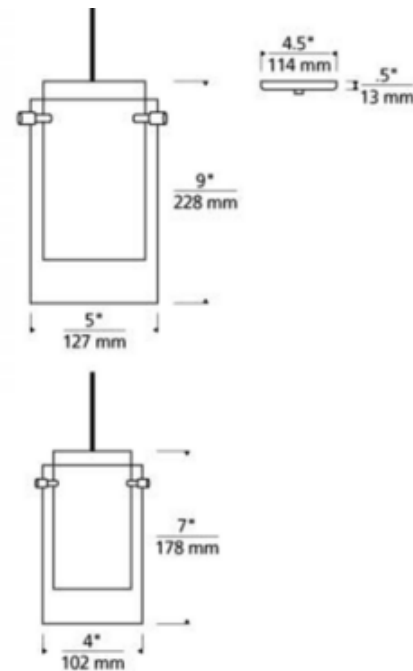

Echo T-Trak 1-Circuit Pendant

Description:

T-Trak 1-Circuit Echo Pendant features a transparent cylinder shade over a white case glass cylinder. Outer shade available in Amber, Aquamarine, Clear, Smoke or Steel Blue. Finish available in Satin Nickel or White. Available in two sizes. One 60 watt, 120 volt E11 mini candelabra lamp is required, but not included. Includes six feet of clear field-cutttable suspension cable and a one-circuit T-Trak connector. ETL listed. Small: 4 inch diameter x 7 inch height x 79 inch length. Large: 5 inch diameter x 9 inch height x 81 inch length.

Shown in: Satin Nickel / Amber

List Price: \$462.50
 Our Price: \$370.00

Shade Color: Amber
 Body Finish: Satin Nickel
 Lamp: 1 x T4/Minican (E11)/60W/120V Halogen
 Wattage: 60W
 Dimmer: Incandescent
 Dimensions: 79"L x 7"H x 4"W