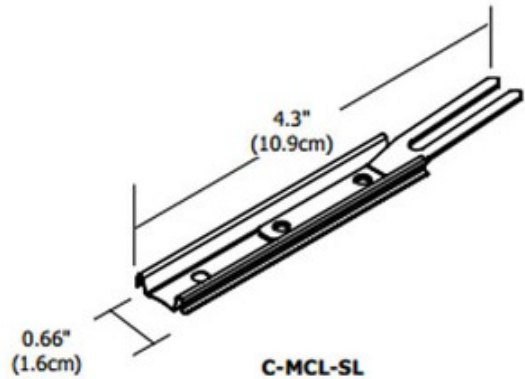

**BRAND**

PureEdge Lighting

**DESCRIPTION**

The Cirrus Channel Locking Slide Clip locks Cirrus Channel in place on ceiling. For use with Edge Lighting Cirrus Channel products.

SHADE COLOR	N/A
BODY FINISH	N/A
WATTAGE	N/A
DIMMER	N/A
DIMENSIONS	4.3"L x 0.7"W
LAMP	N/A