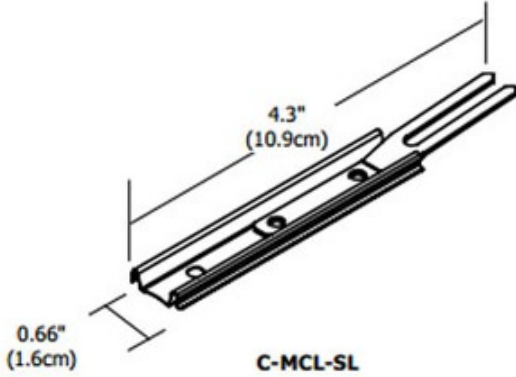

Cirrus Channel Locking Slide Clip

Description:

The Cirrus Channel Locking Slide Clip locks Cirrus Channel in place on ceiling. For use with Edge Lighting Cirrus Channel products.

List Price: \$30.00
 Our Price: \$24.00

Shade Color: N/A
 Body Finish: N/A
 Lamp: N/A
 Wattage: N/A
 Dimmer: N/A
 Dimensions: 4.3"L x 0.7"W

Product Number: EDG 134053			
Company:		Fixture Type:	Date: Apr 26, 2018
Project:		Approved By:	

#1200SC-CHANNEL-002XX-XXXX