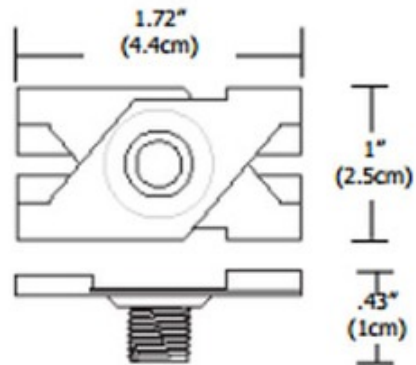

# Cirrus Channel Drop Ceiling T Bar Clip

**Description:**

Cirrus Channel Drop Ceiling T-Bar Clip mounts to Cirrus Channel for installation to a T-Bar grid ceiling. Available in White or Black. To be used with 9/16 and 15/16 inch T-Bar grid in combination with Cirrus Channel products that mount directly to the ceiling.

Shown in: Black

List Price: \$50.00  
 Our Price: \$40.00

Shade Color: N/A  
 Body Finish: Black  
 Lamp: N/A  
 Wattage: N/A  
 Dimmer: N/A  
 Dimensions: 0.4"H x 1.7"W x 1"D

Product Number: <b>EDG 134055</b>			
Company:		Fixture Type:	Date: Apr 21, 2018
Project:		Approved By:	