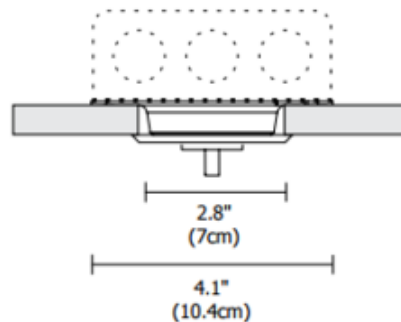

Product Number: EDG 136327			
Company:		Fixture Type:	Date: Apr 26, 2018
Project:		Approved By:	

#1200JB-CIRRURD-000XX-XXSA

Fax: (773) 883-6131

Phone: 866-954-4489

Address: 1718 W. Fullerton Ave. Chicago IL 60614

www.Lightology.com