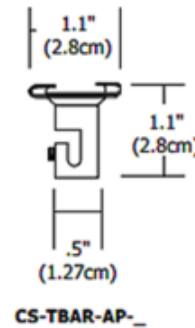

Cirrus Suspension Adjustable Power T-Bar Clip

Description:

Cirrus Suspension Adjustable Power T-Bar Clip mounts rigid or adjustable Cirrus aircraft cables to T-Bar grid ceilings. Available as adjustable power and non-power versions. Finish in Black or White. .5 inch diameter x 1.1 inch height.

Shown in: Black

List Price: \$50.00
 Our Price: \$40.00

Shade Color: N/A
 Body Finish: Black
 Lamp: N/A
 Wattage: N/A
 Dimmer: N/A
 Dimensions: 1.1"H x 0.5"W

Product Number: EDG 136333			
Company:		Fixture Type:	Date: Mar 24, 2018
Project:		Approved By:	