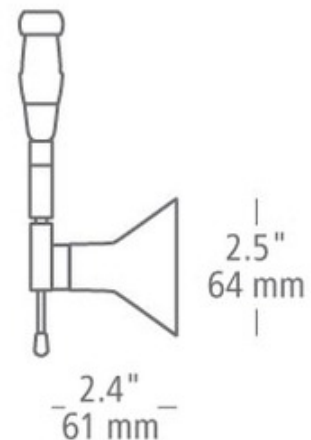

**BRAND**

LBL Lighting

**DESCRIPTION**

Shield Swivel I monopoint fixture features shades in bronze, frosted glass, or anodized aluminum in silver finish. Available in 1, 6, or 12 inch stem lengths. 4 inch round canopy included. One 50 watt max 12 volt MR16 GU5.3 base bulb is required, but not included.

<b>SHADE COLOR</b>	Bronze
<b>BODY FINISH</b>	Bronze
<b>WATTAGE</b>	50W
<b>DIMMER</b>	Low Voltage Electronic
<b>DIMENSIONS</b>	2.4"L x 2.5"W x 6"H
<b>BULB NOT INCLUDED</b>	
<b>LAMP</b>	1 x MR16/GU5.3 (bipin)/50W/12V Halogen 1 x MR16/GU5.3 (bipin)/12V LED