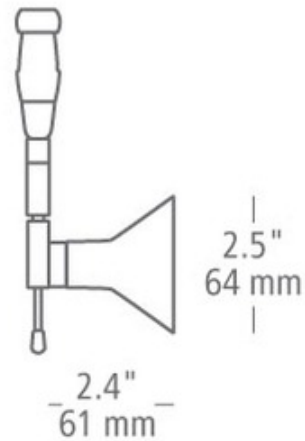

# Shield Swivel I Monopoint

**Description:**

Shield Swivel I monopoint fixture features shades in bronze, frosted glass, or anodized aluminum in silver finish. Available in 1, 6, or 12 inch stem lengths. 4 inch round canopy included. One 50 watt max 12 volt MR16 GU5.3 base bulb is required, but not included.

Shown in: Bronze / Bronze

**List Price:** \$238.00  
**Our Price:** \$190.40

**Shade Color:** Bronze  
**Body Finish:** Bronze  
**Lamp:** 1 x MR16/GU5.3 (bipin)/50W/12V Halogen  
 1 x MR16/GU5.3 (bipin)/12V LED  
**Wattage:** 50W  
**Dimmer:** Low Voltage Electronic  
**Dimensions:** 2.4"L x 6"H x 2.5"W