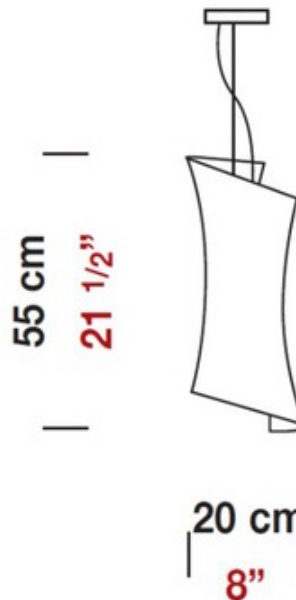

Twister Pendant

Designer: Enzo Panzeri

Description:

Twister pendant features a matte white blown glass diffuser and a matte nickel finish. One 100 watt, 120 volt A19 Medium base incandescent bulb is required, but not included. 8 inch width X 21.5 inch height.

Shown in: Satin Nickel / Matte White

List Price: \$1327.50
Our Price: \$730.13

Shade Color: Matte White
Body Finish: Satin Nickel
Lamp: 1 x T10/Medium (E26)/100W/120V Incandescent
Wattage: 100W
Dimmer: Incandescent
Dimensions: 21.5"H x 8"W