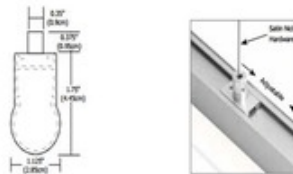

Technical Information

Luminous Flux: 153 lumens
Lumens/Watt: 61.20
Lamp Color: 3000 K
Color Rendering: 95 CRI
Beam Angle: 100°
Lamp Life: 50000 hours

Designer: Gregory Kay

Description:

Cirrus Channel Suspension features a T1 tubular 1 1/8 inch lens with 100 degree beam spread. At 2.5 watts per foot, the 24 volt DC Cirrus Channel suspension contains 2200K, 3500K, 4000K, or 5700K LEDs, 85CRI, or 2700K or 3000K LEDs, 95CRI, 61 lumens per watt/153 lumens per foot. 50,000 hour average lamp life. Finish available in Satin Aluminum, Satin Nickel, Chrome, Antique Bronze, Satin Black or White options. Hardware and supporting cables are Antique Bronze for Antique Bronze and Black finishes and Satin Nickel for all other finishes. Power cables are Satin Nickel for all finish options. Supplied with a 4.6 inch square canopy (additional canopy options available, sold separately), 12 foot power cable for every run, and suspension cables for support every five feet. Can also be used with a 2.8 inch square or round canopy, sold separately. It feeds power at the end using a standard junction box and must be wired into a Class 2 power supply, sold separately, up to 40 feet away. The system is available from 12 inches up to 480 inches. May be ordered in 3, 5, 8 or 10 inch increments upon request. Lengths greater than 120 inches will ship as two or more segments that join together. Swag hook available to extend cable to an electrical box not located directly above desired fixture location. 0-10 power supplies include a 24VDC 25 watt, 96 watt, 2X96 watt, 3X96 watt or 4X96 watt power supply, dimmable with a 0-10 volt dimmer (tested and approved Philips Sunrise SR1200ZTUNV). ELV power supplies include a 24VDC 40 watt, 60 watt, 100 watt, 2X100 watt, 3X100 watt or 4X100 watt power supply, dimmable with a low voltage electronic dimmer (tested and approved Learand Adorne