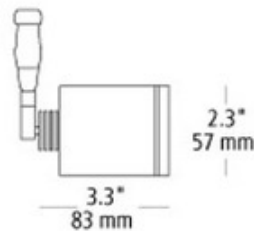

Product Number: LBL1392			
Company:		Fixture Type:	Date: Apr 22, 2018
Project:		Approved By:	

#1220SU-REVSIV-001H2-OOBZ

Fax: (773) 883-6131

Phone: 866-954-4489

Address: 1718 W. Fullerton Ave. Chicago IL 60614

www.lightology.com