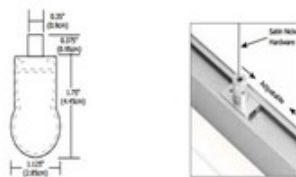

# Cirrus Channel Suspension T1 Tubular Lens 5W

Shown in: Satin Nickel

**List Price:** \$321.00  
**Our Price:** \$256.80

**Shade Color:** N/A  
**Body Finish:** Satin Nickel  
**Lamp:** 1 x LED/5W/24V LED  
**Wattage:** 5W  
**Dimmer:** Dimmable  
**Dimensions:** 12"L x 1.75"H x 1.12"W

**Technical Information**

**Luminous Flux:** 335 lumens  
**Lumens/Watt:** 67.00  
**Lamp Color:** 2700 K  
**Color Rendering:** 95 CRI  
**Beam Angle:** 100°  
**Lamp Life:** 50000 hours

**Designer:** Gregory Kay

**Description:**

Cirrus Channel Suspension with T1 Tubular Lens includes 5 LED watts per foot with choice of 2200K, 3500K, 4000K or 5700K color temperature, 85CRI, or 2700K or 3000K color temperature, 95CRI. 67 lumens per watt/335 lumens per foot. 50,000 hour average lamp life. Finish available in Satin Aluminum, Satin Nickel, Chrome, Antique Bronze, Satin Black or White. Hardware and supporting cables are Antique Bronze for Antique Bronze and Black, and Satin Nickel for all other finishes. Power cables are Satin Nickel. Includes a 4.6 inch square canopy (additional canopy options available, sold separately), a 12 foot power cable for every run, and suspension cables for support every 5 feet. Feeds power at the end and must be wired into a Class 2 power supply. Available in 12 inch increments up to 240 inches. Lengths greater than 120 inches will ship as two or more segments that join together. 0-10 power supplies include a 24VDC 25, 96, 2X96, 3X96 or 4X96 watt option, dimmable with Philips Sunrise SR1200ZTUNV. ELV power supplies include a 24VDC 40, 60, 100, 2X100, 3X100 or 4X100 watt option, dimmable with Legrand Adorne ADTP703TU, Lutron DIVA DVELV-300P, Lutron Skylark SELV-300P, Lutron Maestro MAELV-600 or Lutron Radio Ra 2. Major components made and assembled in the USA. ETL listed. For more information: