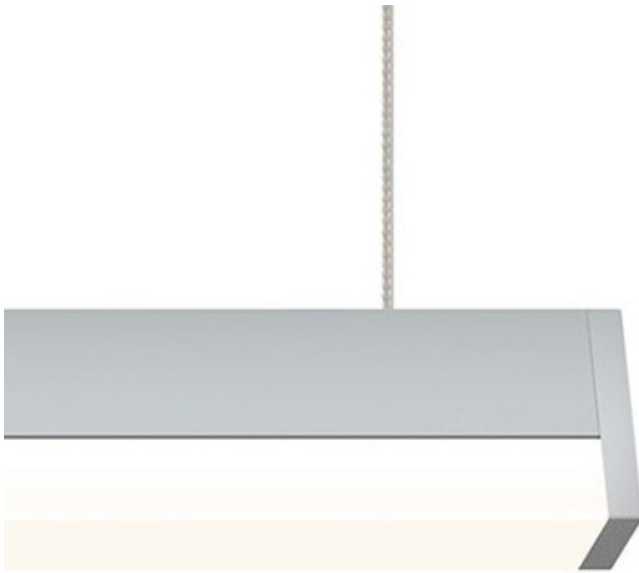

# Cirrus Channel Suspension R1 Rectangle Lens 2.5W

**Designer:** Gregory Kay

**Description:**

Cirrus Channel Suspension features a R1 rectangle lens with 100 degree beam spread. Includes 2.5 watts LED per foot at 24VDC with choice of 2200K, 3500K, 4000K or 5700K color temperature, 85+CRI, or 2700K or 3000K color temperature, 95+CRI. 62 lumens per watt/155 lumens per foot. 50,000 hour average lamp life. Finish available in Satin Aluminum, Satin Nickel, Chrome, Antique Bronze, Satin Black or White. Hardware and cables are Antique Bronze for Antique Bronze and Black, and Satin Nickel for all other finishes. Supplied with a 4 inch square canopy (additional canopy options available, sold separately), power cable for every run, and suspension cables for support. Power is fed at the end using a standard junction box and must be wired into a Class 2 power supply up to 40 feet away. Available in 12 inch increments up to 480 inches. Lengths greater than 120 inches will ship as two or more segments. 0-10V power supplies include a 24VDC 25, 96, 2X96, 3X96 or 4X96 watt option, dimmable with Philips Sunrise SR1200ZTUNV. ELV power supplies include a 24VDC 40, 60, 100, 2X100, 3X100 or 4X100 watt option, dimmable with Lutron DIVA DVELV-300P, Lutron Skylark SELV-300P, Lutron Maestro MAELV-600 or Lutron Radio Ra 2, or Legrand Adorne ADP700TH. Major components made and assembled in the USA.

Shown in: Satin Nickel

**List Price:** \$320.00  
**Our Price:** \$256.00

**Shade Color:** N/A  
**Body Finish:** Satin Nickel  
**Lamp:** 1 x LED/2.5W/24V LED  
**Wattage:** 2.5W  
**Dimmer:** Dimmable  
**Dimensions:** 12"L x 1.46"H x 0.9"W

**Technical Information**

**Luminous Flux:** 155 lumens  
**Lumens/Watt:** 62.00  
**Lamp Color:** 2700 K  
**Color Rendering:** 95 CRI  
**Beam Angle:** 100°  
**Lamp Life:** 50000 hours

Product Number: <b>EDG 140550</b>			
Company:		Fixture Type:	Date: <b>Apr 24, 2018</b>
Project:		Approved By:	