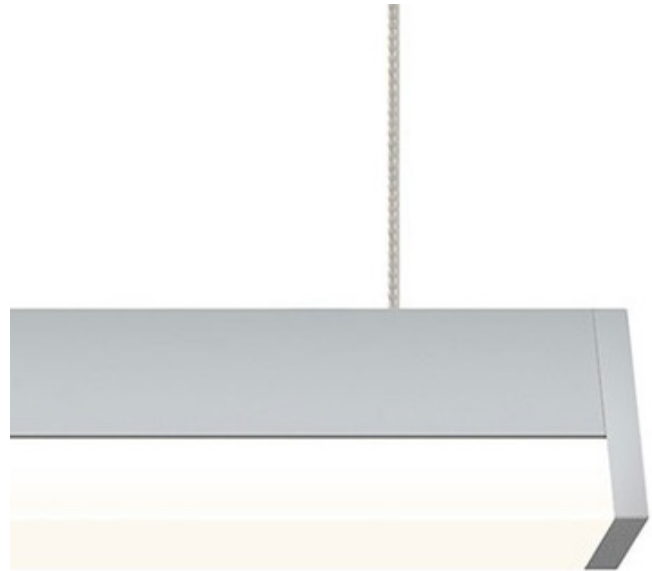

BRAND

PureEdge Lighting

DESCRIPTION

The Cirrus R1 Lens End Feed Suspension with Remote 24VDC Power Supply (sold separately) and Square Canopy is a linear LED fixture that offers direct light in a clean, contemporary style. Features a diffused white rectangular lens with a 140 degree beam spread available in various increments from 36 to 420 inches, a variety of finishes, four wattage options, and a spectrum of color temperature options. Product is built to order. Note: Canopy mounts to a standard junction box either using the PS-60L-ELV-24VDC (60 Watt 24 Volt DC Power Supply) which fits inside junction box, or from a 24VDC remote Universal (UNI) power supply. Universal dimming with UNI power supply (TRIAC/ELV/0-10V). ELV dimming with PS-60L-ELV power supply. Power supply, dimmer control, and optional accessories sold separately. Note: Includes a 4.6 inch square canopy and adjustable 12 foot coaxial and aircraft cables. Additional aircraft cables are included for support when fixture exceeds 96 inches. Lengths over 96 inches ship as two segments.

| | |
|------------------------------|-----------------------|
| SHADE COLOR | White Lens |
| BODY FINISH | Satin Nickel |
| WATTAGE | 2W |
| DIMMER | Dimmable |
| DIMENSIONS | 12"L x 0.9"W x 1.46"H |
| INTEGRATED LED MODULE | |
| LAMP | 1 x LED/2W/24V LED |

Technical Information

| | |
|------------------------|-----------|
| LUMINOUS FLUX | 71 lumens |
| LUMENS/WATT | 35.50 |
| LAMP COLOR | 2700K |
| COLOR RENDERING | 95 CRI |
| BEAM ANGLE | 100° |

SPEC # EDG140550