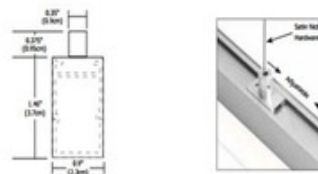

Product Number: EDG 140550			
Company:		Fixture Type:	Date: Apr 24, 2018
Project:		Approved By:	

#1200RL-CIRRUW-012L1-XXSN

Fax: (773) 883-6131

Phone: 866-954-4489

Address: 1718 W. Fullerton Ave. Chicago IL 60614

www.Lightology.com