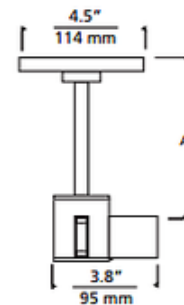

BRAND

Visual Comfort Modern

DESCRIPTION

T-Trak 4 inch round power feed canopy with an L connector mounts to a standard 4 inch ceiling junction box, not included. Joins sections of trak into an L configuration. Finish in White. Available in 2 inch length. Canopy diameter is 4.5 inches. Image shown in Satin Nickel finish - available in White finish only.

SHADE COLOR	N/A
BODY FINISH	Satin Nickel
WATTAGE	N/A
DIMMER	N/A
DIMENSIONS	6"L x 4.5"W
LAMP	N/A

SPEC # TLG14133

COMPANY	PROJECT	FIXTURE TYPE	APPROVED BY	DATE