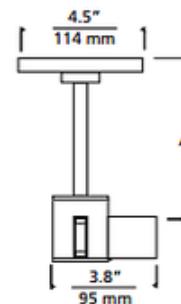

# T-Trak 4 Inch Round Power Feed Canopy with L Connector

**Description:**

T-Trak 4 inch round power feed canopy with an L connector mounts to a standard 4 inch ceiling junction box, not included. Joins sections of trak into an L configuration. Finish in Satin Nickel or White. Available in 2, 6, 12, 24, 36, 48 and 96 inch lengths. Lengths longer than 2 inch are field-cutable. Canopy diameter is 4.5 inches.

Shown in: Satin Nickel

List Price: \$193.75  
 Our Price: \$139.50

Shade Color: N/A  
 Body Finish: Satin Nickel  
 Lamp: N/A  
 Wattage: N/A  
 Dimmer: N/A  
 Dimensions: 6"L x 4.5"W

Product Number: <b>TLG14133</b>			
Company:		Fixture Type:	Date: Mar 22, 2018
Project:		Approved By:	