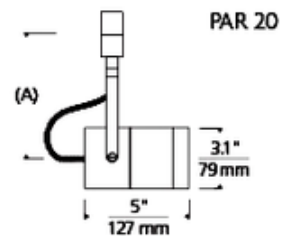

BRAND Visual Comfort Modern

DESCRIPTION

T-Trak 1-Circuit Spot PAR20 Head is made of die-cast aluminum in Satin Nickel or White finish. Head pivots vertically 180 degrees and rotates horizontally 350 degrees. Features vertical and horizontal locking mechanisms. One 120 volt, 50 watt PAR20 medium base bulb is required, but not included. Holds up to two lenses or louvers, sold separately. Includes one-circuit T-Trak connector. ETL listed. 3.1 inch diameter x 5 inch depth x 6.4 inch or 11.1 inch stem length.

SHADE COLOR	N/A
BODY FINISH	Satin Nickel
WATTAGE	50W
DIMMER	Standard 120V
DIMENSIONS	11.1"L x 3.1"W x 5"D
BULB NOT INCLUDED	
LAMP	1 x PAR20/Medium (E26)/50W/120V Halogen

SPEC # TLG14468

COMPANY	PROJECT	FIXTURE TYPE	APPROVED BY	DATE