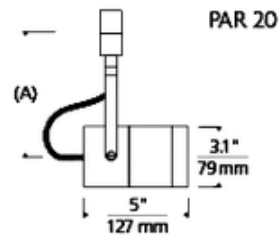

T-Trak 1-Circuit Spot PAR20 Head

Description:

T-Trak 1-Circuit Spot PAR20 Head is made of die-cast aluminum in Satin Nickel or White finish. Head pivots vertically 180 degrees and rotates horizontally 350 degrees. Features vertical and horizontal locking mechanisms. One 120 volt, 50 watt PAR20 medium base bulb is required, but not included. Holds up to two lenses or louvers, sold separately. Includes one-circuit T-Trak connector. ETL listed. 3.1 inch diameter x 5 inch depth x 6.4 inch or 11.1 inch stem length.

Shown in: Satin Nickel

List Price: \$137.50
Our Price: \$110.00

Shade Color: N/A
Body Finish: Satin Nickel
Lamp: 1 x PAR20/Medium (E26)/50W/120V Halogen
Wattage: 50W
Dimmer: Incandescent
Dimensions: 11.1"L x 3.1"W x 5"D