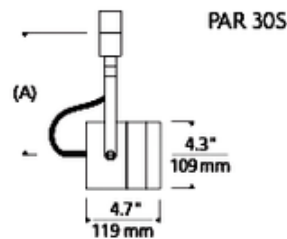

T-Trak 1-Circuit Spot PAR30S Head

Description:

T-Trak 1-Circuit Spot PAR30S Head is made of die-cast aluminum in Satin Nickel or White finish. Head pivots vertically 180 degrees and rotates horizontally 350 degrees. Features vertical and horizontal locking mechanisms. One 120 volt, 75 watt PAR30S short medium base bulb is required, but not included. Holds up to two lenses or louvers, sold separately. Includes one-circuit T-Trak connector. ETL listed. 4.3 inch diameter x 4.7 inch depth x 6.4 inch or 11.1 inch stem length.

Shown in: Satin Nickel

List Price: \$156.25
Our Price: \$125.00

Shade Color: N/A
Body Finish: Satin Nickel
Lamp: 1 x PAR30S/Medium (E26)/75W/120V Halogen
 1 x PAR30S/Medium (E26)/120V LED
Wattage: 75W
Dimmer: Incandescent
Dimensions: 6.4"L x 4.3"W x 4.7"D