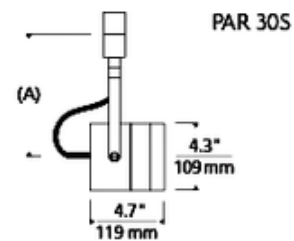

BRAND Visual Comfort Modern

DESCRIPTION

T-Trak 1-Circuit Spot PAR30S Head is made of die-cast aluminum in Satin Nickel or White finish. Head pivots vertically 180 degrees and rotates horizontally 350 degrees. Features vertical and horizontal locking mechanisms. One 120 volt, 75 watt PAR30S short medium base bulb is required, but not included. Holds up to two lenses or louvers, sold separately. Includes one-circuit T-Trak connector. ETL listed. 4.3 inch diameter x 4.7 inch depth x 6.4 inch or 11.1 inch stem length.

SHADE COLOR	N/A
BODY FINISH	Satin Nickel
WATTAGE	75W
DIMMER	Standard 120V
DIMENSIONS	6.4"L x 4.3"W x 4.7"D
BULB NOT INCLUDED	
LAMP	1 x PAR30S/Medium (E26)/75W/120V Halogen 1 x PAR30S/Medium (E26)/120V LED