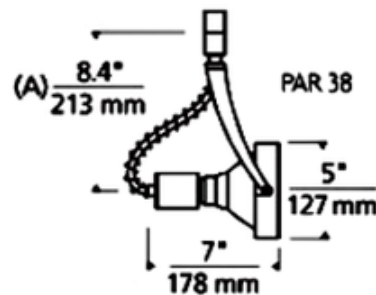

**BRAND** Visual Comfort Modern

**DESCRIPTION**

T-Trak 1-Circuit Sportster PAR38 Head is minimal and stylish. Features vertical and horizontal locking mechanisms, pivots vertically 180 degrees and rotates horizontally 350 degrees. Available in Satin Nickel or White finish. One 120 volt, PAR38 lamp with medium base up to 120 watts is required, but not included. Includes one-circuit T-Trak connector. Louver lens holder accessory available, sold separately. ETL listed. 5 inch diameter x 7 inch depth x 8.4 inch or 11.1 inch stem length.

<b>SHADE COLOR</b>	N/A
<b>BODY FINISH</b>	Satin Nickel
<b>WATTAGE</b>	120W
<b>DIMMER</b>	Standard 120V
<b>DIMENSIONS</b>	8.4"L x 5"W x 7"D
<b>BULB NOT INCLUDED</b>	
<b>LAMP</b>	1 x PAR38/Medium (E26)/120W/120V Halogen 1 x PAR38/Medium (E26)/120V LED