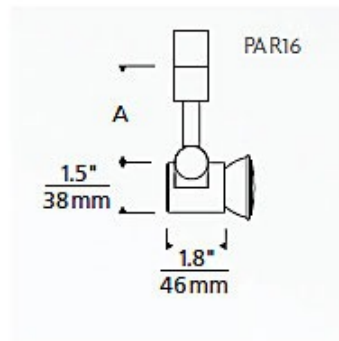

T-Trak 1-Circuit Tweak PAR 16 Head

Description:

T-Trak 1-Circuit Tweak PAR16 Head is a minimal head featuring horizontal locking mechanism, pivots vertically 180 degrees and rotates horizontally 350 degrees. Finish in Satin Nickel or White. One PAR16 halogen lamp with GU10 base up to 50 watts is required, but not included. Includes one-circuit T-Trak connector. Optional PAR16 louver lens holder accessory available, sold separately. ETL listed. 1.5 inch diameter x 1.8 inch depth x 2.5 inch, 6 inch or 12 inch stem length.

Shown in: Satin Nickel

List Price: \$97.50
Our Price: \$78.00

Shade Color: N/A
Body Finish: Satin Nickel
Lamp: 1 x PAR16/GU10/50W/120V Halogen
Wattage: 50W
Dimmer: Incandescent
Dimensions: 2.5"L x 1.5"W x 1.8"D