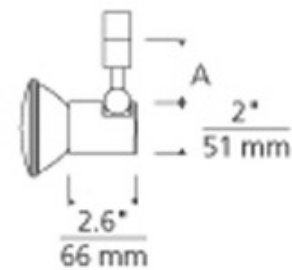

**BRAND** Visual Comfort Modern

**DESCRIPTION**

T-Trak 1-Circuit Tweak PAR30 Head is a minimal head featuring horizontal locking mechanism, pivots vertically 180 degrees and rotates horizontally 350 degrees. Finish in Satin Nickel. One PAR30 halogen lamp with medium base up to 75 watts is required, but not included. Includes one-circuit T-Trak connector. Optional PAR30 louver lens holder accessory available, sold separately. ETL listed. 2 inch diameter x 2.6 inch depth x 2.5 inch stem length.

<b>SHADE COLOR</b>	N/A
<b>BODY FINISH</b>	Satin Nickel
<b>WATTAGE</b>	75W
<b>DIMMER</b>	Standard 120V
<b>DIMENSIONS</b>	2.5"L x 2"W x 2.6"D
<b>BULB NOT INCLUDED</b>	
<b>LAMP</b>	1 x PAR30/Medium (E26)/75W/120V Halogen