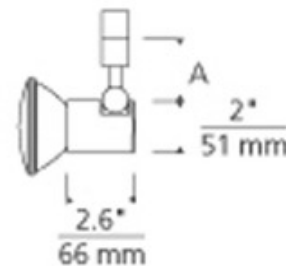

T-Trak 1-Circuit Tweak PAR30 Head

Description:

T-Trak 1-Circuit Tweak PAR30 Head is a minimal head featuring horizontal locking mechanism, pivots vertically 180 degrees and rotates horizontally 350 degrees. Finish in Satin Nickel or White. One PAR30 halogen lamp with medium base up to 75 watts is required, but not included. Includes one-circuit T-Trak connector. Optional PAR30 louver lens holder accessory available, sold separately. ETL listed. 2 inch diameter x 2.6 inch depth x 2.5 inch, 6 inch or 12 inch stem length.

Shown in: Satin Nickel

List Price: \$108.75
 Our Price: \$87.00

Shade Color: N/A
 Body Finish: Satin Nickel
 Lamp: 1 x PAR30/Medium (E26)/75W/120V Halogen
 Wattage: 75W
 Dimmer: Incandescent
 Dimensions: 2.5"L x 2"W x 2.6"D