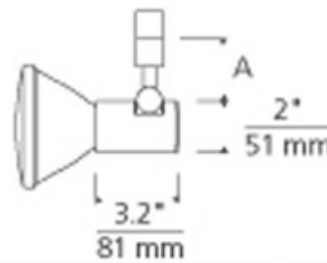

T-Trak 1-Circuit Tweak PAR38 Head

Description:

T-Trak 1-Circuit Tweak PAR38 Head is a minimal head featuring horizontal locking mechanism, pivots vertically 180 degrees and rotates horizontally 350 degrees. Finish in Satin Nickel or White. One PAR38 halogen lamp with medium base up to 120 watts is required, but not included. Includes one-circuit T-Trak connector. Optional PAR38 louver lens holder accessory available, sold separately. ETL listed. 2 inch diameter x 3.2 inch depth x 2.5 inch, 6 inch or 12 inch stem length.

Shown in: Satin Nickel

List Price: \$113.75
Our Price: \$91.00

Shade Color: N/A
Body Finish: Satin Nickel
Lamp: 1 x PAR38/Medium (E26)/120W/120V Halogen
 1 x PAR38/Medium (E26)/120V LED
Wattage: 120W
Dimmer: Incandescent
Dimensions: 2.5"L x 2"W x 3.2"D