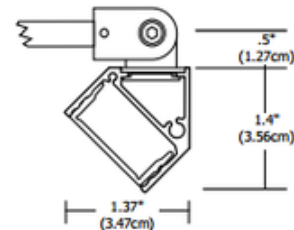

COMPANY

PROJECT

FIXTURE TYPE

APPROVED BY

DATE