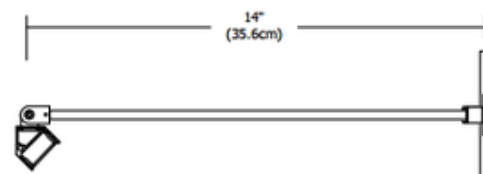

COMPANY

PROJECT

FIXTURE TYPE

APPROVED BY

DATE