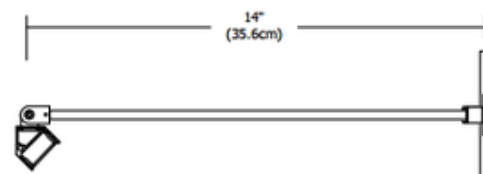

COMPANY	PROJECT	FIXTURE TYPE	APPROVED BY	DATE