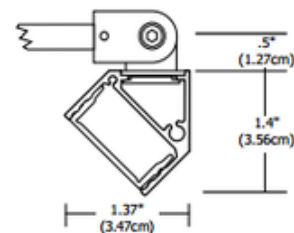

COMPANY	PROJECT	FIXTURE TYPE	APPROVED BY	DATE