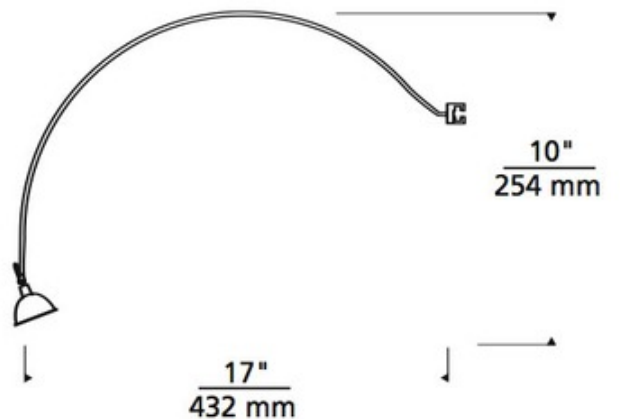

BRAND

Visual Comfort Modern

DESCRIPTION

Archie Wall was designed for the Tech Lighting wall Monorail system. Fixture features a 17 inch long x 11 inch high swooping curve and pivots at head to direct beam. Available in Satin Nickel finish. One 12 volt GU5.3 MR16 lamp of up to 75 watts is required, but not included. Optional decorative accessories available, sold separately.

SHADE COLOR	N/A
BODY FINISH	Satin Nickel
WATTAGE	75W
DIMMER	Dimmable
DIMENSIONS	17"L x 11"H
BULB NOT INCLUDED	
LAMP	1 x MR16/GU5.3 (bipin)/75W/12V Halogen

SPEC # TLG14934

COMPANY	PROJECT	FIXTURE TYPE	APPROVED BY	DATE