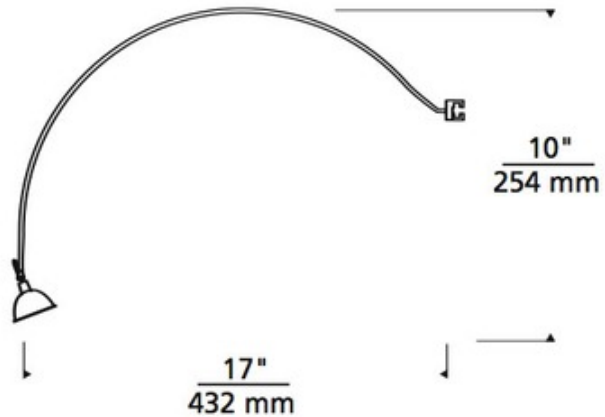

# Archie Wall Monorail Head

**Description:**

Archie Wall was designed for the Tech Lighting wall Monorail system. Fixture features a 17 inch long x 11 inch high swooping curve and pivots at head to direct beam. Available in Satin Nickel finish. One 12 volt GU5.3 MR16 lamp of up to 75 watts is required, but not included. Optional decorative accessories available, sold separately.

Shown in: Satin Nickel

List Price: \$118.75  
 Our Price: \$95.00

Shade Color: N/A  
 Body Finish: Satin Nickel  
 Lamp: 1 x MR16/GU5.3 (bipin)/75W/12V Halogen  
 Wattage: 75W  
 Dimmer: Dimmable  
 Dimensions: 17"L x 11"H