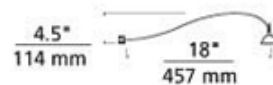

BRAND Visual Comfort Modern

DESCRIPTION

Georgi Wall Monorail Head was designed to clamp to Tech Lighting's Wall Monorail system. Finish available in Satin Nickel or Antique Bronze. 18 inch length with 3 inch high gentle curve and pivots at head to direct beam. One 12 volt GU5.3 MR16 halogen lamp of up to 75 watts is required, but not included. ETL listed. 18 inch length x 4.5 inch height. Optional decorative accessories available, sold separately.

SHADE COLOR	N/A
BODY FINISH	Satin Nickel
WATTAGE	75W
DIMMER	Dimmable
DIMENSIONS	18"L x 4.5"H
BULB NOT INCLUDED	
LAMP	MR16/GU5.3 (bipin)/75W/12V Halogen MR16/GU5.3 (bipin)/12V LED

SPEC # TLG14939

COMPANY	PROJECT	FIXTURE TYPE	APPROVED BY	DATE