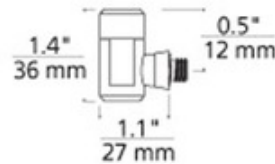

Wall Monorail Freejack Connector

Description:

Wall Monorail Freejack Connector adapts any Freejack head to wall monorail system. Finish available in Satin Nickel, Chrome or Antique Bronze. ETL listed. 1.4 inch height x 1.1 inch depth. For wall Monorail system only.

Shown in: Satin Nickel

List Price: \$31.25
 Our Price: \$22.50

Shade Color: N/A
 Body Finish: Satin Nickel
 Lamp: N/A
 Wattage: N/A
 Dimmer: N/A
 Dimensions: 1.4"H x 1.1"D

Product Number: TLG 14972			
Company:		Fixture Type:	Date: Mar 22, 2018
Project:		Approved By:	