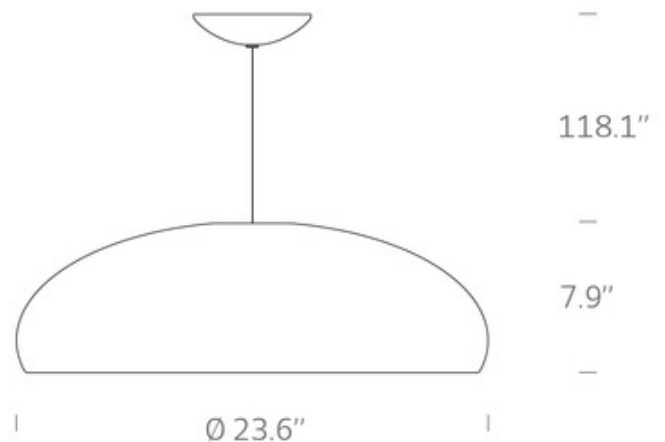

BRAND

Fontana Arte

DESCRIPTION

The Pangen Pendant brings a fluid vibe to your space with its clean minimal dome shape shade. Available in Black, White, or Red with a diffuser in satin finished polycarbonate and Chrome plated 5 inch diameter canopy. ETL listed.

SHADE COLOR	Orange
BODY FINISH	Chrome
WATTAGE	126W
DIMMER	Not Dimmable
DIMENSIONS	23.6"W x 7.9"H
BULB NOT INCLUDED	
LAMP	3 x CF/Medium (E26)/42W/120V Compact Fluorescent

SPEC #

FON149779

COMPANY

PROJECT

FIXTURE TYPE