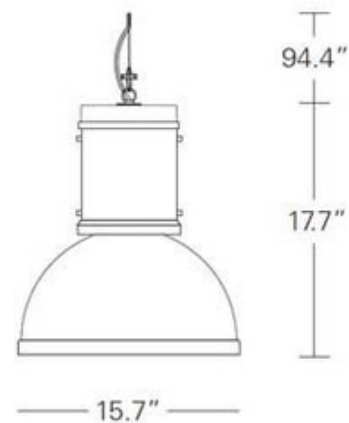

COMPANY

PROJECT

FIXTURE TYPE

APPROVED BY

DATE