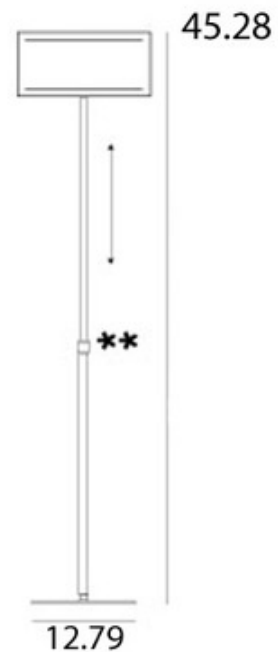

COMPANY

PROJECT

FIXTURE TYPE

APPROVED BY

DATE