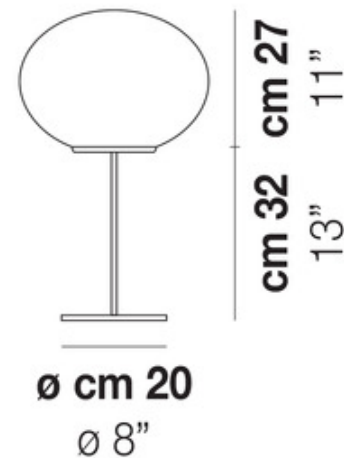

BRAND

Vistosi

DESCRIPTION

The Lucciola Table Lamp features a satin nickel finish with a white glossy glass shade.

Shown in: Nickel / White

| | |
|--------------------------|---|
| SHADE COLOR | White |
| BODY FINISH | Nickel |
| WATTAGE | 75W |
| DIMMER | Not Included |
| DIMENSIONS | 7.87"W x 23.23"H |
| BULB NOT INCLUDED | |
| LAMP | 1 x A19/Medium (E26)/75W/120V Incandescent 1 x A19/Medium (E26)/120V LED |

SPEC #

VIS149896

COMPANY

PROJECT

FIXTURE TYPE

APPROVED BY

DATE
