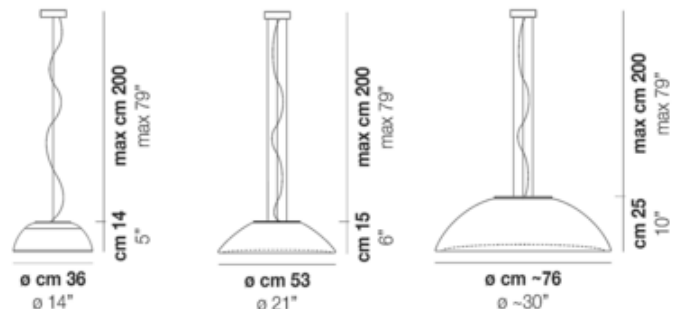

COMPANY	PROJECT	FIXTURE TYPE	APPROVED BY	DATE