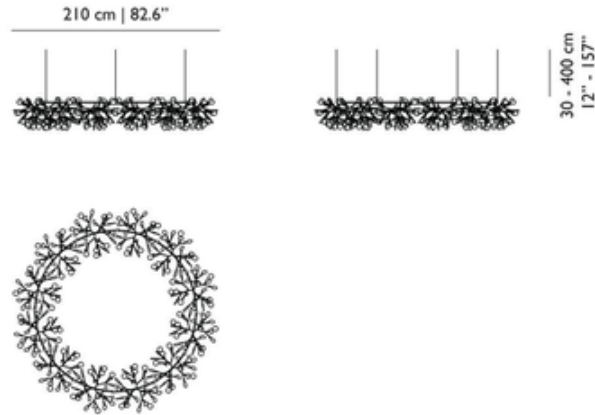

Heracleum The Big O Chandelier

Designer: Bertjan Pot

Description:

Heracleum The Big O Chandelier, designed by Bertjan Pot, features a metal wire frame available in copper or nickel finish with white polycarbonate leaves. Leaves can be freely repositioned by rotating them around their stems. Available in 13ft and 32ft cable options. Three hundred twenty-four .22 watt LED modules are included. Includes two power supplies to be used with 2 junction boxes. Features six suspension points. UL listed. General light distribution. 82.6 inch diameter x 13.8 inch height x 156/384 inch maximum overall height. Refer to manufacturer specifications for recommended dimmer options.

Shown in: Copper / White

List Price: \$22208.57
Our Price: \$15546.00

Shade Color: White
Body Finish: Copper
Lamp: 324 x LED/0.22W/120V LED
Wattage: 71.28W
Dimmer: Dimmable
Dimensions: 156"L x 13.8"H x 82.6"W