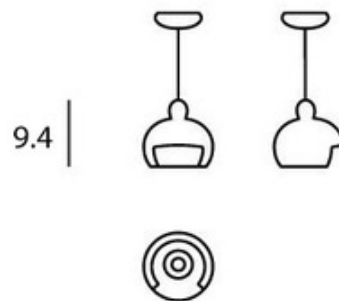

Product Number: MOO150074			
Company:		Fixture Type:	Date: Apr 23, 2018
Project:		Approved By:	

#1330PD-JUUYOPI-00911-WHXX

Fax: (773) 883-6131

Phone: 866-954-4489

Address: 1718 W. Fullerton Ave. Chicago IL 60614

www.Lightology.com