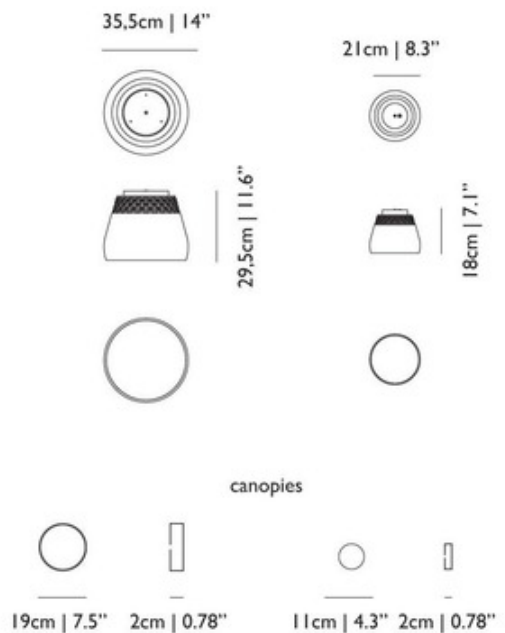

DESIGNER Marcel Wanders
BRAND Moooi

DESCRIPTION

The Valentine Pendant features Crystal clear blown glass with a Chrome, Gold, or Black lacquered shade lined with a beautiful Chromed flower pattern. Canopy matches color of shade. Note: Black finish no longer available in Large version.

SHADE COLOR Black
BODY FINISH N/A
WATTAGE 100W
DIMMER Standard 120V
DIMENSIONS 14"W x 11.6"H
BULB NOT INCLUDED
LAMP 1 x A21/Medium (E26)/100W/120V Incandescent
 1 x A21/Medium (E26)/120V LED

SPEC # MOO150091